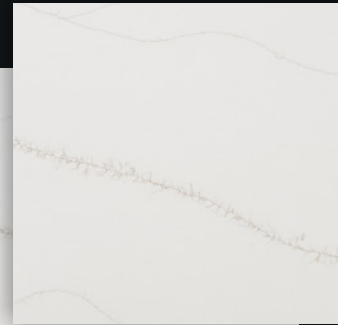

MOROCCO GOLD

Product information:

Slab Dimensions: 127" x 64"

Thickness: 3cm

2cm on order

Series: Belle Series

Finish: Polished

Bookmatch: No

MOROCCO GREY

Product information:

Slab Dimensions: 127" x 64"

Thickness: 3cm

2cm on order

Series: Belle Series

Finish: Polished

Bookmatch: No