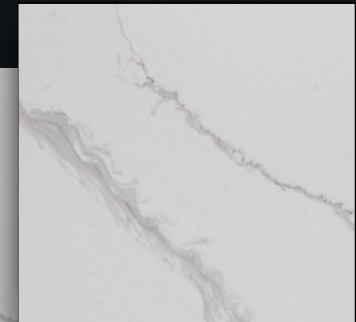

## ASPEN

Product information:  
Slab Dimensions: 127" x 64"  
Thickness: 3cm  
2cm on order  
Series: Belle Series  
Finish: Polished  
Bookmatch: No