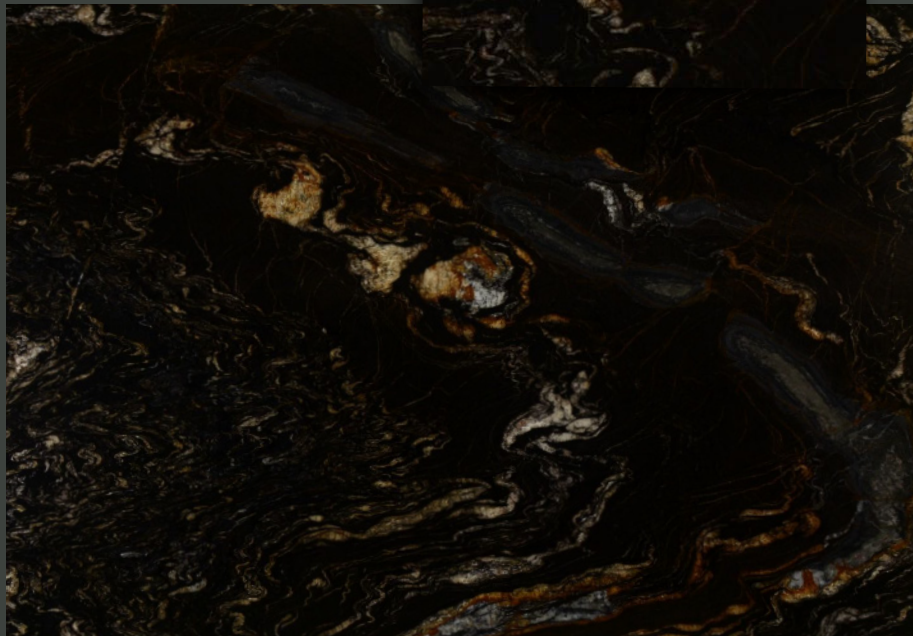

## TITANIUM GOLD

Product information:

Thickness: 3cm

Series: Granite Collcetion

Finish: Polished/Leather

Origin: Brazil