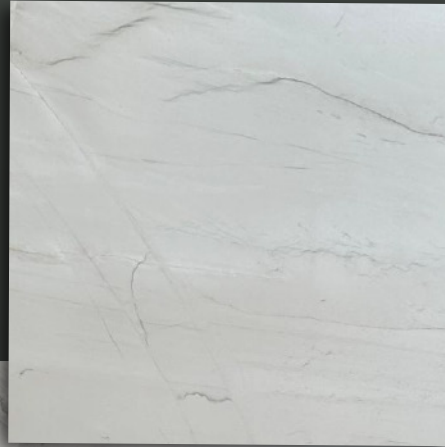

## BIANCO SUPEREME

Product information:

Thickness: 3cm

Series: Granite Collceton

Finish: Polished

Origin: Brazil