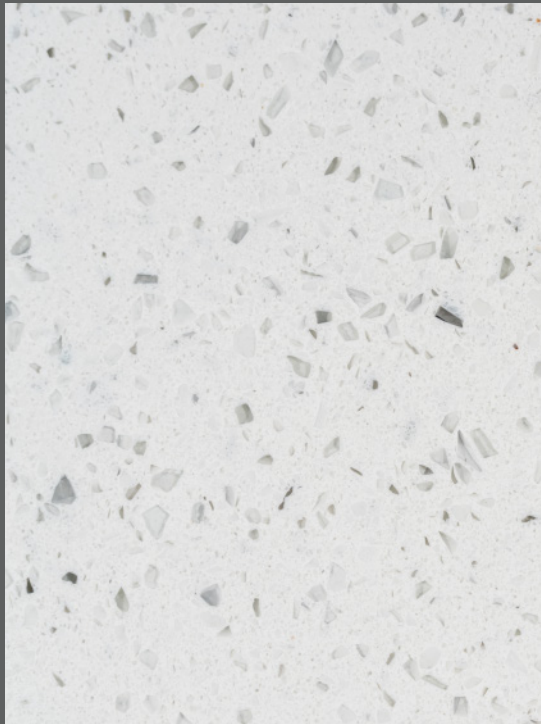

## BLACK SPARKLE

Product information:

Slab Dimensions: 127" x 64"

Thickness: 3cm

2cm on order

Series: Spegulo Series

Finish: Polished

Bookmatch: No