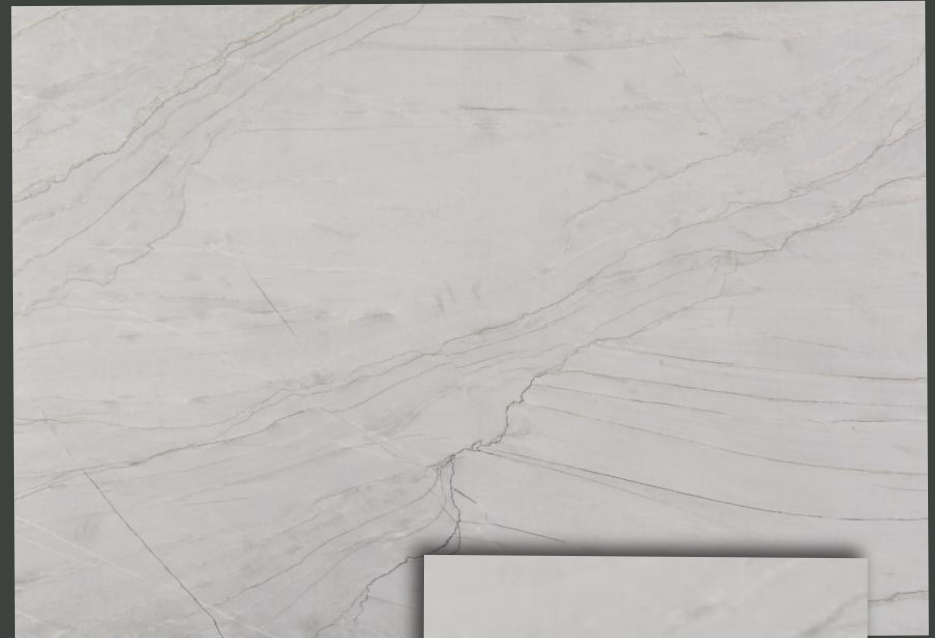

## NEW CALEDONIA

Product information:

Thickness: 3cm

Series: Granite Collction

Finish: Polished

Origin: Brazil