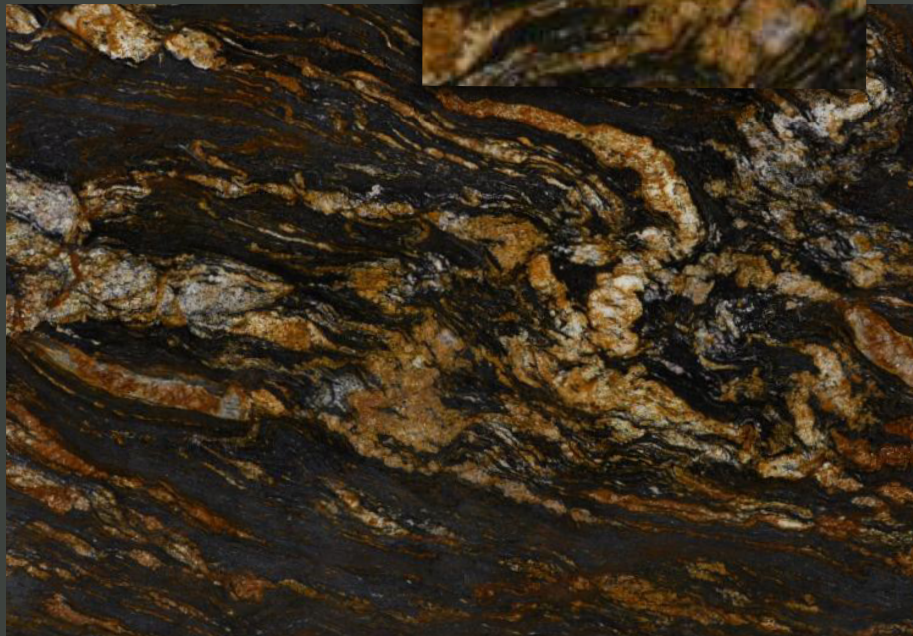

## MAGMA GOLD

Product information:

Thickness: 3cm

Series: Granite Collcetion

Finish: Polished/Leather

Origin: Brazil