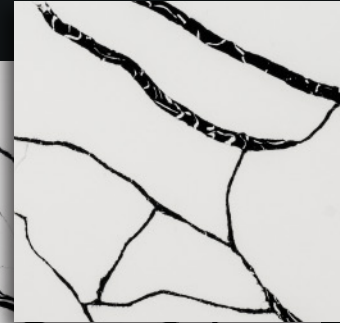

## CALACATTA BLACK TREE (Super Jumbo)

Product information:

Slab Dimensions: 140" x 80"

Thickness: 3cm

2cm on orders

Series: Belle Series

Finish: Polished

Bookmatch: No