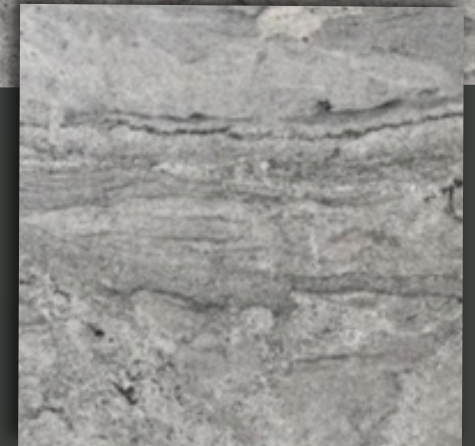

## VERDE UBATUBA

Product information:

Thickness: 3cm

Series: Granite Collcetion

Finish: Polished/Leather

Origin: Brazil