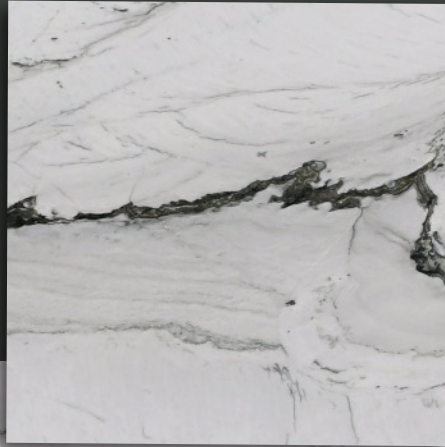

## INFINITY WHITE

Product information:

Thickness: 3cm

Series: Granite Collcetion

Finish: Polished

Origin: Brazil