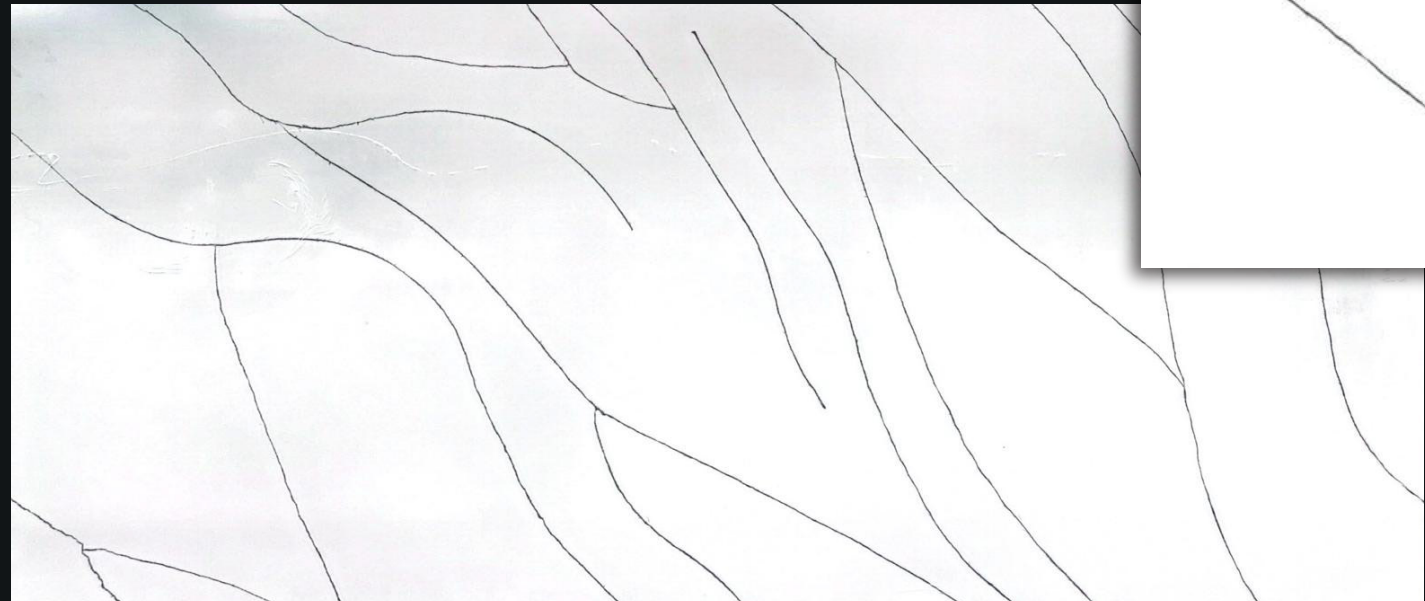

## STATUARIO BERINI (Super Jumbo)

Product information:

Slab Dimensions: 130" x 79"

Thickness: 3cm

2cm on orders

Series: Belle Series

Finish: Polished

Bookmatch: No