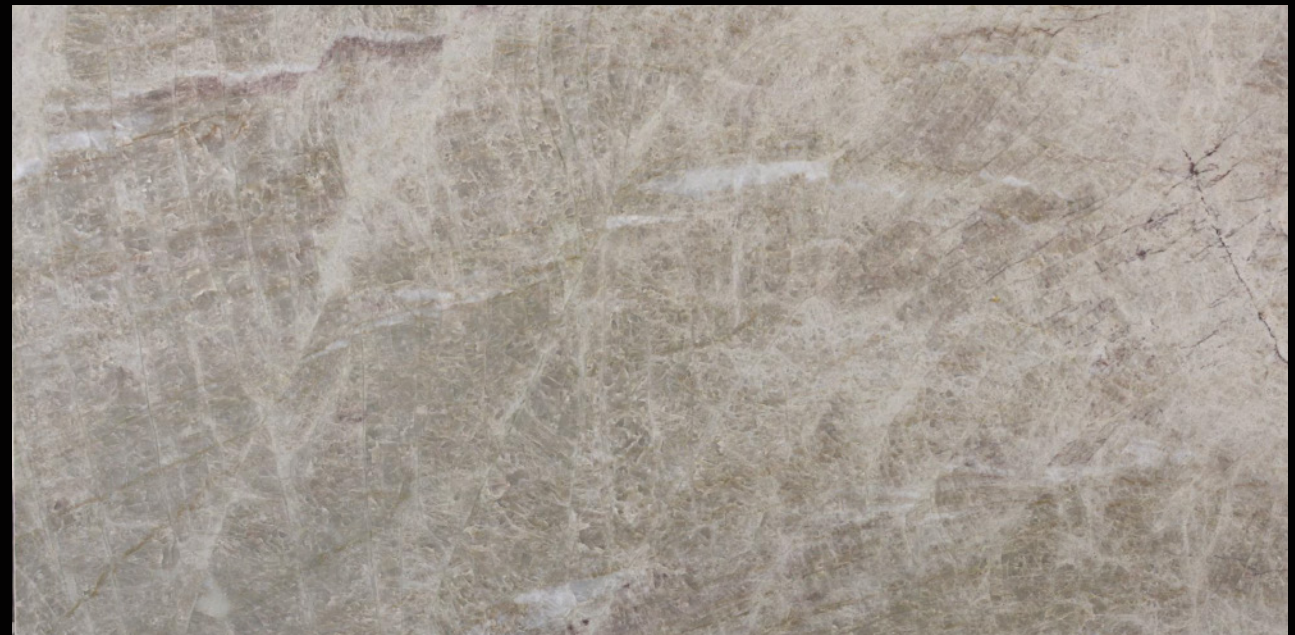

## TAJ MAHAL

Product information:

Thickness: 3cm

Series: Quartzite Collection

Finish: Polished/Leather

Origin: Brazil