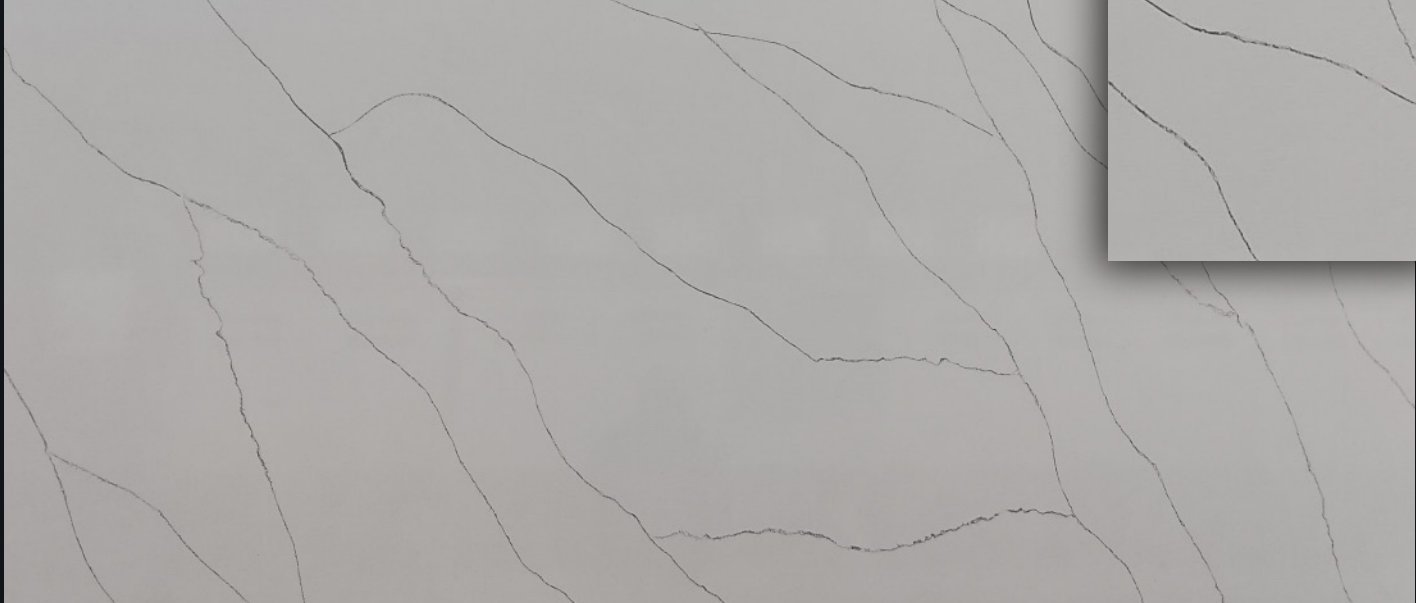

Delfino

Product information:

Slab Dimensions: 127" x 64"

Thickness: 3cm

2cm on order

Series: Belle Series

Finish: Polished

Bookmatch: No