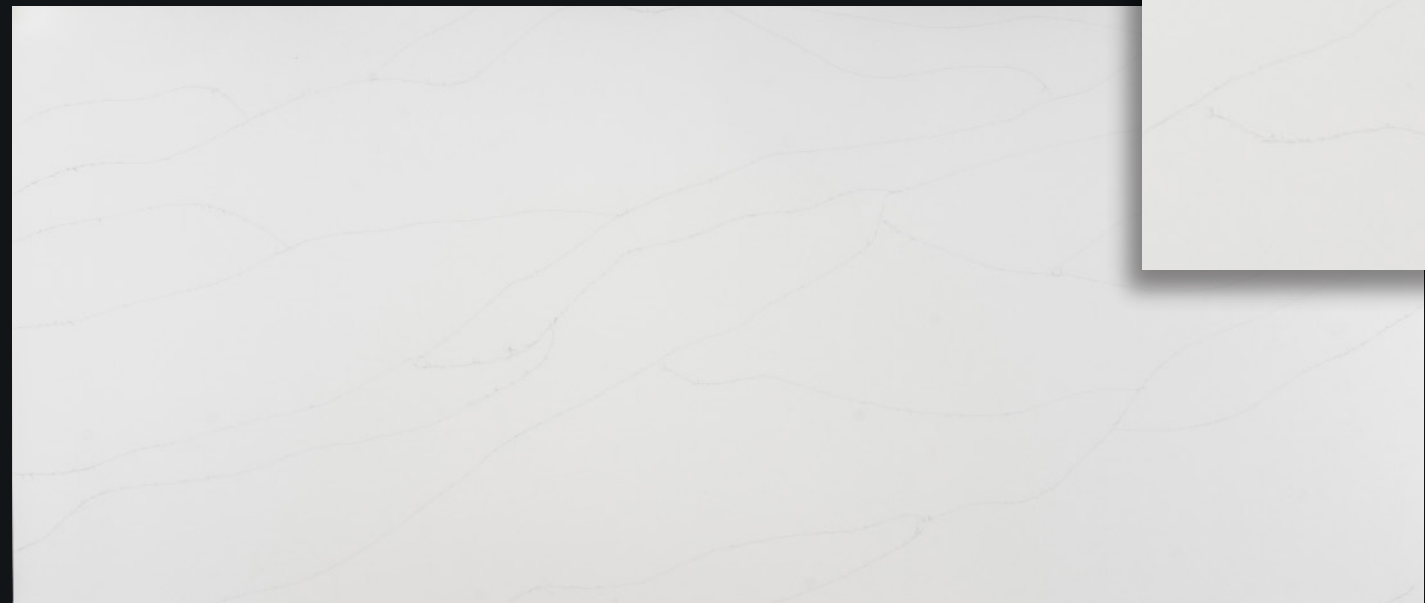

## EIFFEL SUPER

Product information:

Slab Dimensions: 127" x 64"

Thickness: 3cm

2cm on order

Series: Belle Series

Finish: Polished

Bookmatch: No