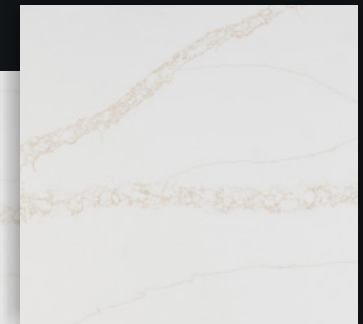

SEVILLA GOLD

Product information:
Slab Dimensions: 127" x 64"
Thickness: 3cm
2cm on order
Series: Belle Series
Finish: Polished
Bookmatch: No