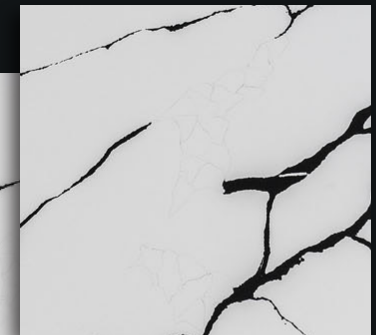

## CALACATTA BLACK TREE (Super Jumbo)

Product information:

Slab Dimensions: 140" x 80"

Thickness: 3cm

2cm on orders

Series: Belle Series

Finish: Polished

Bookmatch: No