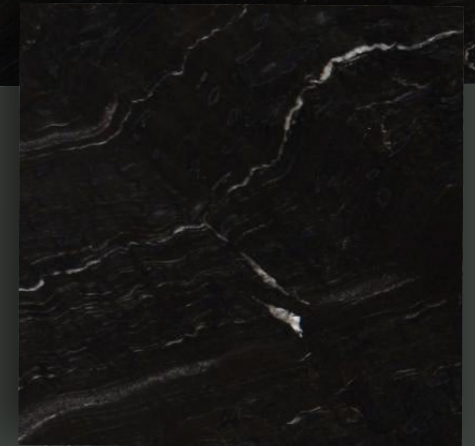

## GANASHE

Product information:

Thickness: 3cm

Series: Granite Collction

Finish: Polished

Origin: Brazil