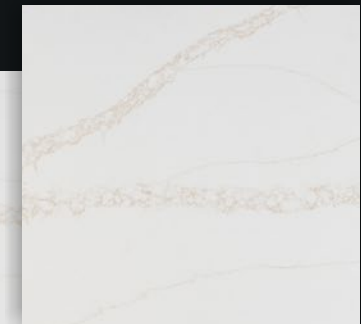

2cm on order

Series: Belle Series

Finish: Polished

Bookmatch: No

SIRIUS

Product information:
Slab Dimensions: 127" x 64"
Thickness: 3cm
2cm on order
Series: Belle Series
Finish: Polished
Bookmatch: No

SEVILLA GOLD