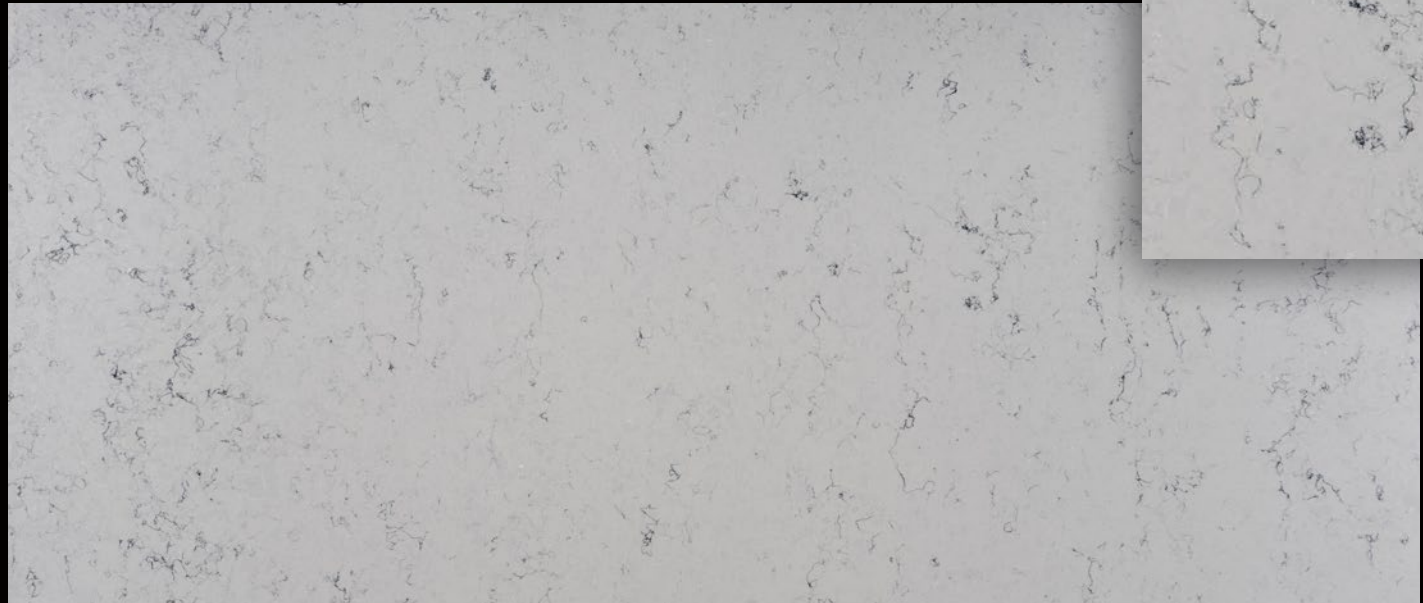

LUNA CARRARA

Product information:

Slab Dimensions: 127" x 64"

Thickness: 3cm

2cm on order

Series: Carrara Series

Finish: Polished

Bookmatch: No