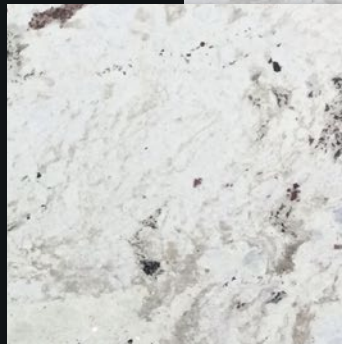

MONALISA

Product information:

Thickness: 3cm

Series: Granite Collection

Finish: Polished

Origin: India