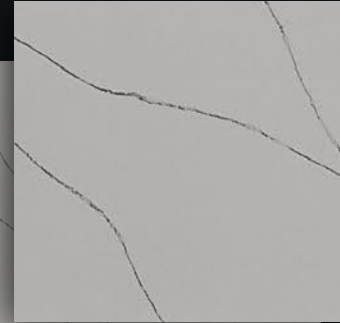

Delfino

Product information:

Slab Dimensions: 127" x 64"

Thickness: 3cm

2cm on order

Series: Belle Series

Finish: Polished

Bookmatch: No