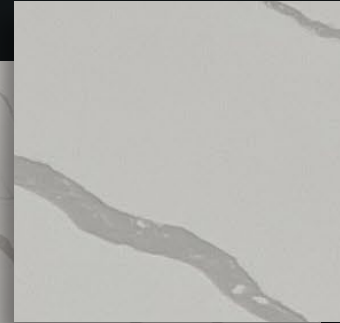

Calacatta Eden

Product information:
Slab Dimensions: 127" x 64"
Thickness: 3cm
2cm on order
Series: Belle Series
Finish: Polished
Bookmatch: No

Calacatta Tuscany (Super Jumbo)

Product information:
Slab Dimensions: 140" x 80"
Thickness: 3cm
2cm on orders
Series: Belle Series
Finish: Polished
Bookmatch: No