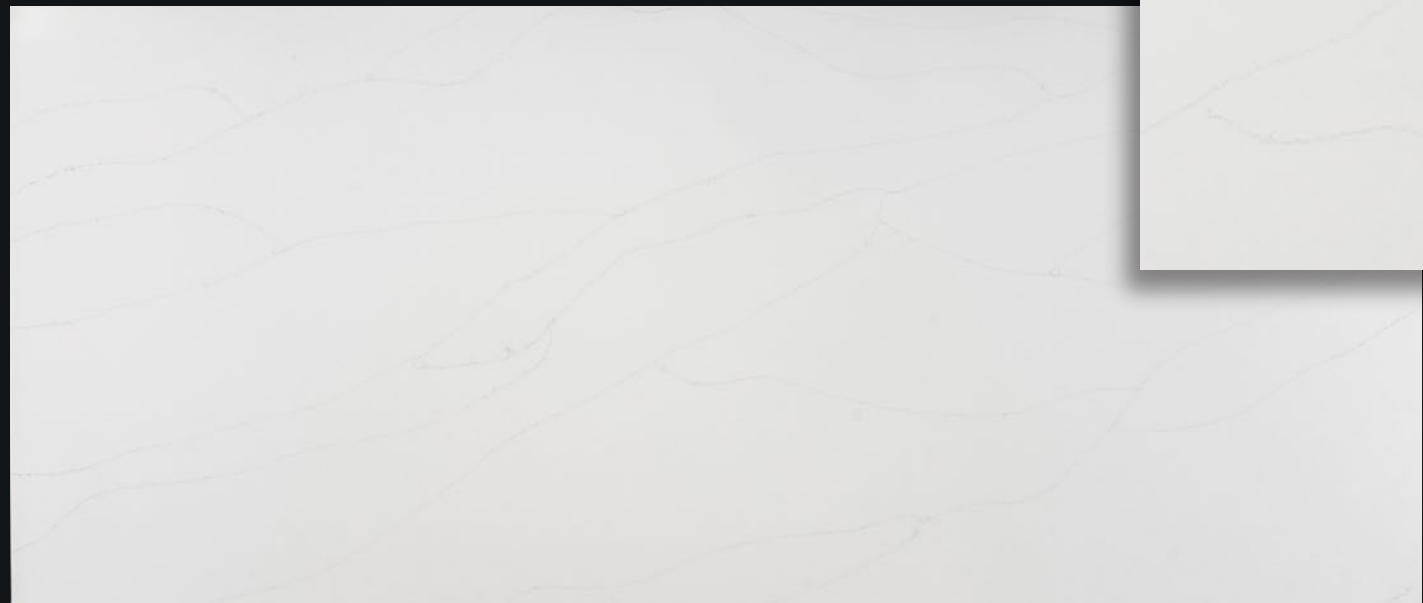

GLACIER

Product information:

Slab Dimensions: 127" x 64"

Thickness: 3cm

2cm on order

Series: Belle Series

Finish: Polished

Bookmatch: No