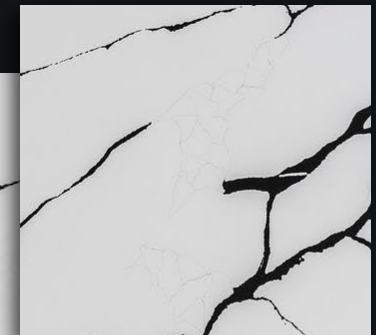

CALACATTA BLACK TREE (Super Jumbo)

Product information:

Slab Dimensions: 140" x 80"

Thickness: 3cm

2cm on orders

Series: Belle Series

Finish: Polished

Bookmatch: No