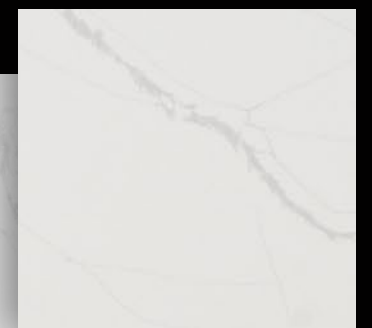

OURIKA

Product information:

Slab Dimensions: 127" x 64"

Thickness: 3cm

2cm on order

Series: Favoloso Series

Finish: Polished

Bookmatch: No