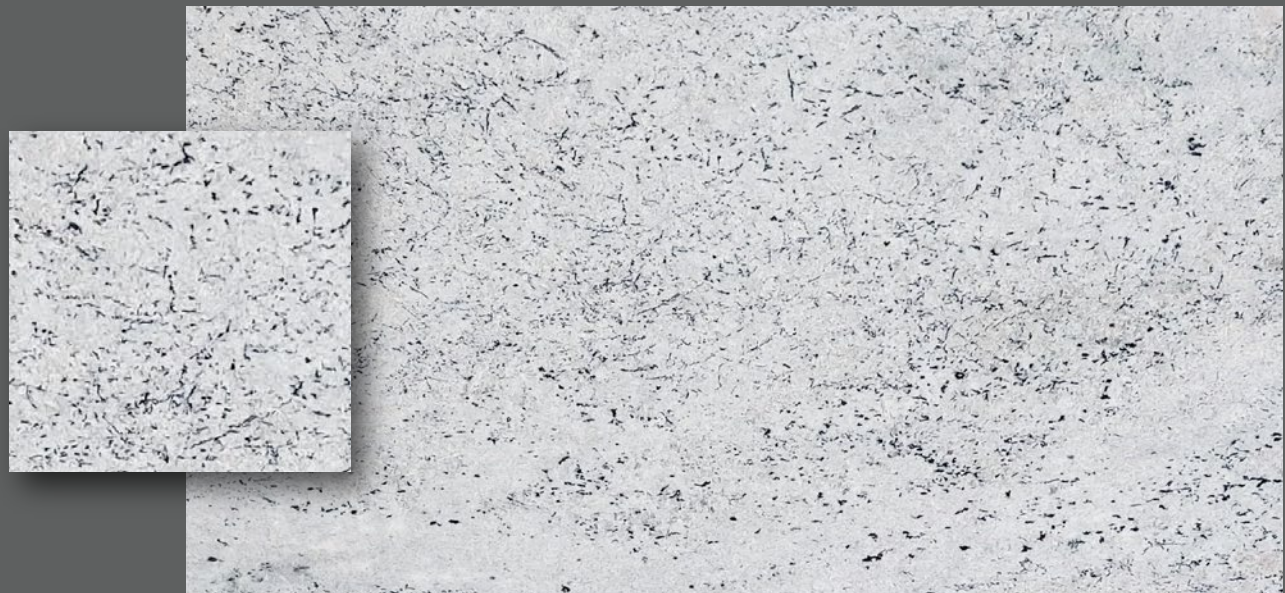

COLONIAL WHITE

Product information:

Thickness: 3cm

Series: Granite Collection

Finish: Polished

Origin: India

BLUE DUNE

Product information: