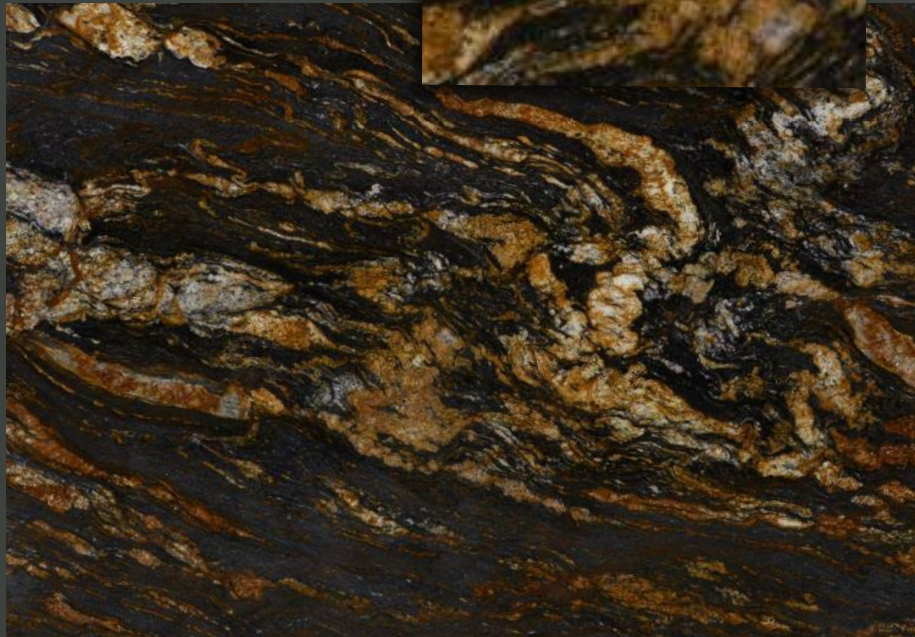

MAGMA GOLD

Product information:

Thickness: 3cm

Series: Granite Collction

Finish: Polished/Leather

Origin: Brazil

Super White (Dolomite)

Product information: