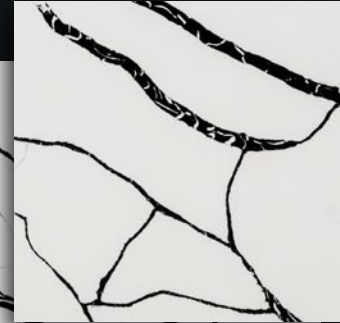

CALACATTA MIDNIGHT

Product information:

Slab Dimensions: 127" x 64"

Thickness: 3cm

2cm on order

Series: Belle Series

Finish: Polished

Bookmatch: No

STATUARIO BERINI (Super Jumbo)

Product information:

Slab Dimensions: 130" x 79"

Thickness: 3cm

2cm on orders

Series: Belle Series

Finish: Polished

Bookmatch: No