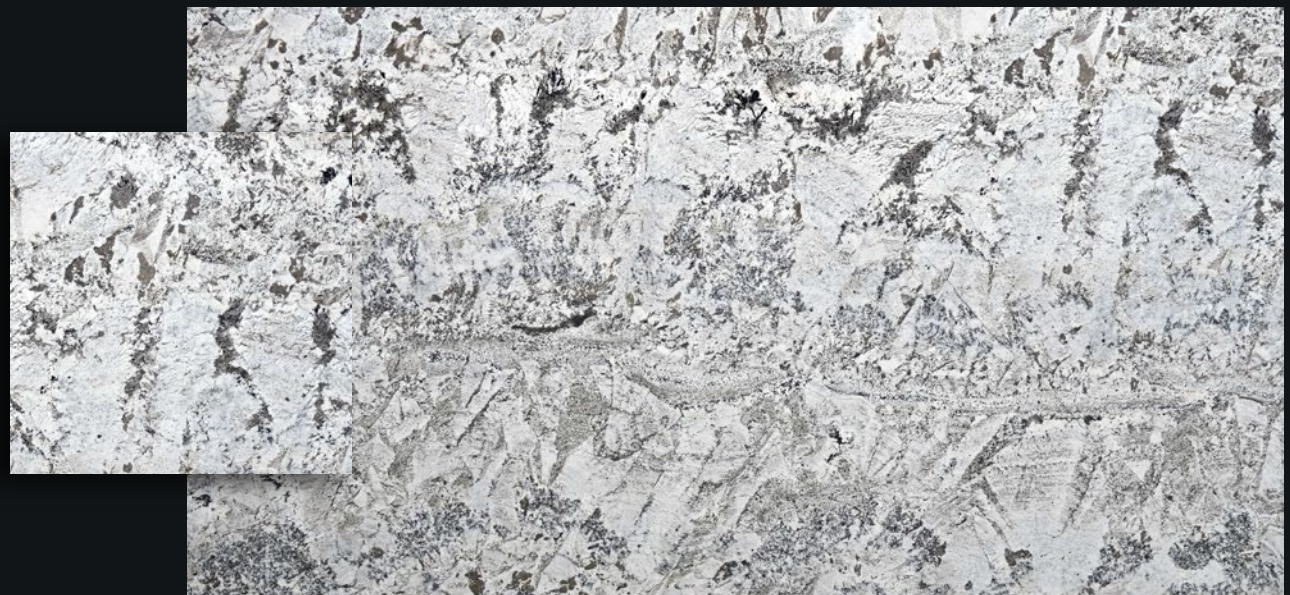

AZUL NUEVO

Product information:

Thickness: 3cm

Series: Granite Collection

Finish: Polished

Origin: India

Radiant
SURFACES

QUARTZ GRANITE MARBLE
Best Quality, Pure Satisfaction