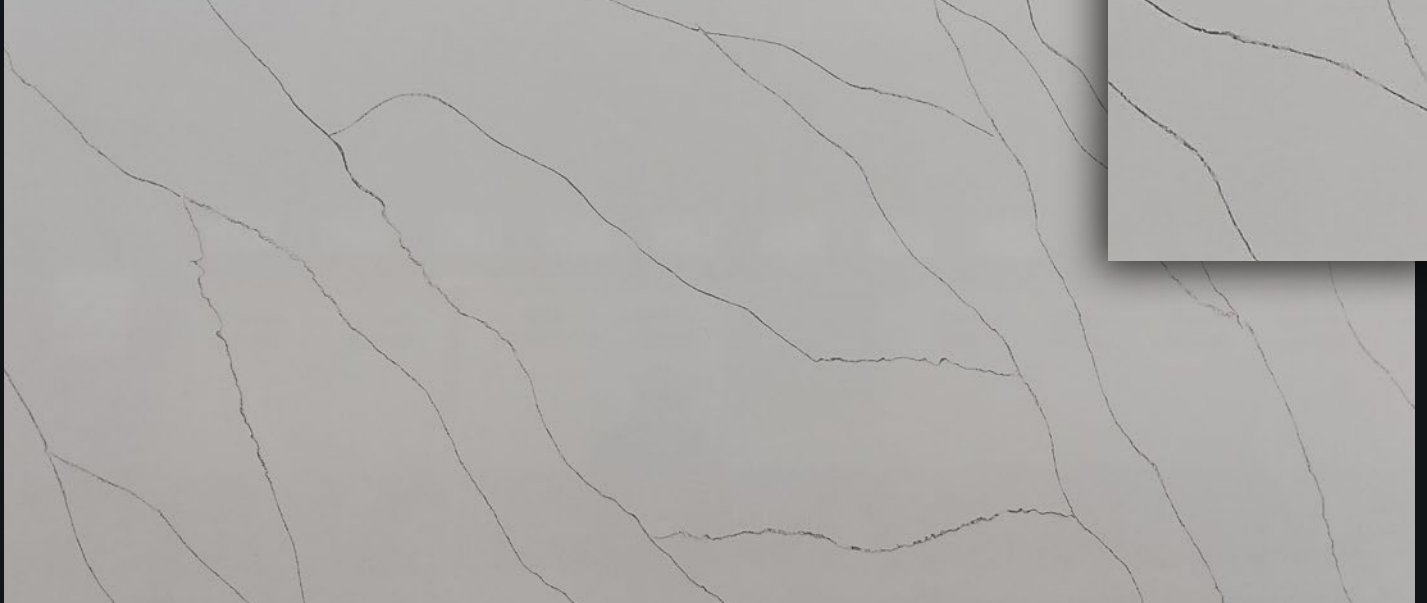

Delfino

Product information:

Slab Dimensions: 127" x 64"

Thickness: 3cm

2cm on order

Series: Belle Series

Finish: Polished

Bookmatch: No