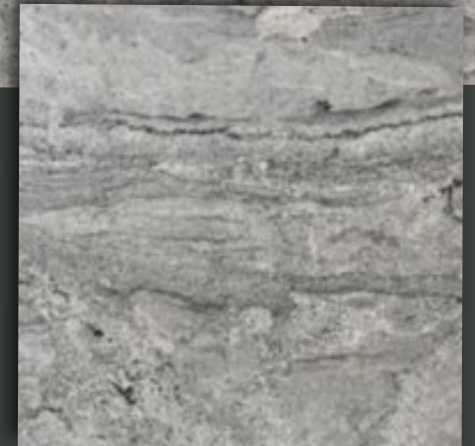

VERDE UBATUBA

Product information:

Thickness: 3cm

Series: Granite Collcetion

Finish: Polished/Leather

Origin: Brazil

VEGAS WHITE LEATHER

Product information:

Thickness: 3cm

Series: Granite Collcetion

Finish: Leather

Origin: Brazil