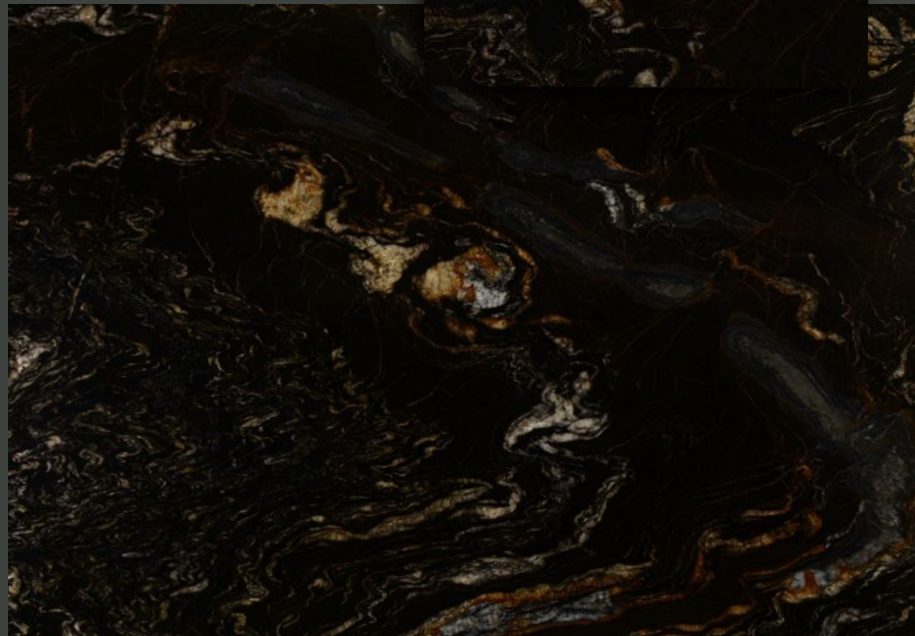

TITANIUM GOLD

Product information:

Thickness: 3cm

Series: Granite Collcetion

Finish: Polished/Leather

Origin: Brazil

ZURICH

Product information:

Thickness: 3cm

Series: Granite Collcetion

Finish: Polished

Origin: Brazil